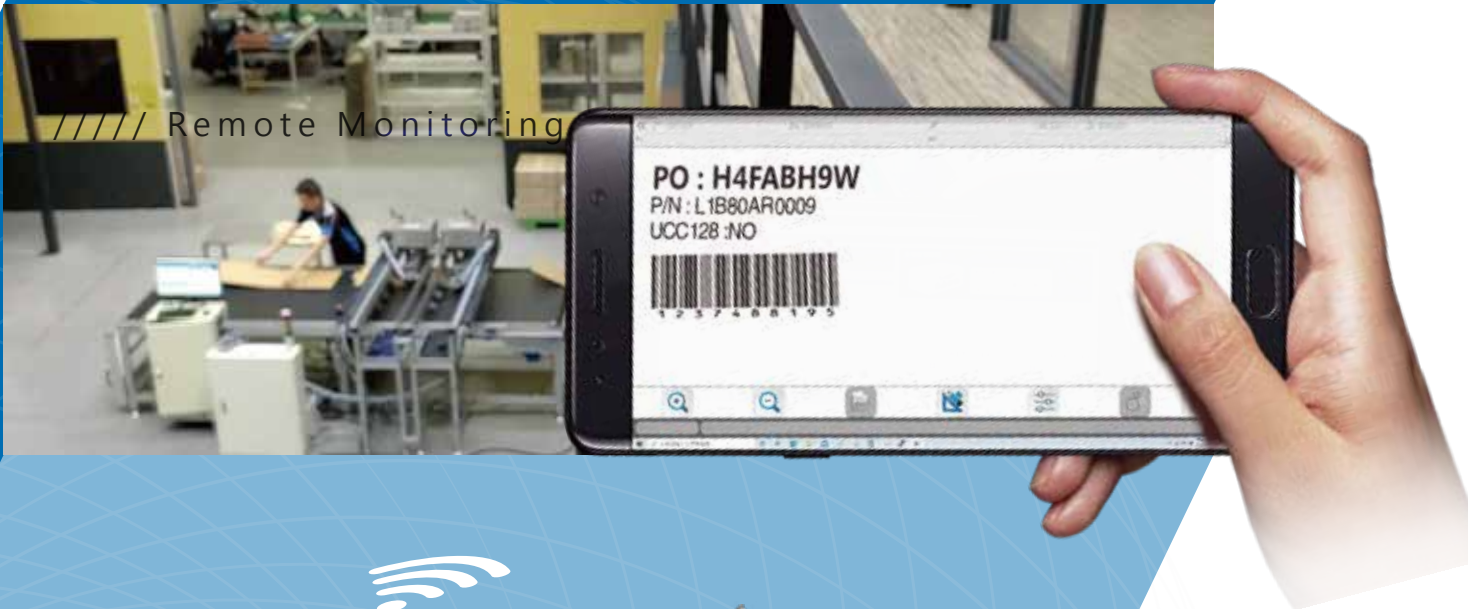

Anywhere

Remote Inkjet

Factory

- ▶ Concerning operator has a wrong message to print.
- ▶ The supervisor always break work for changing a print message.
- ▶ Inkjet printer morning at any time, anywhere.

//// Solution

Remote control & monitor inkjet printer ////

Remote Control // // //

Remote Monitoring

Remote

Just a pocket router can achieve it
Please contact us :

Dotjet Inc.

🏠 No. 10, Gaotie 2nd Rd., Wuri Dist., Taichung 414012 , Taiwan